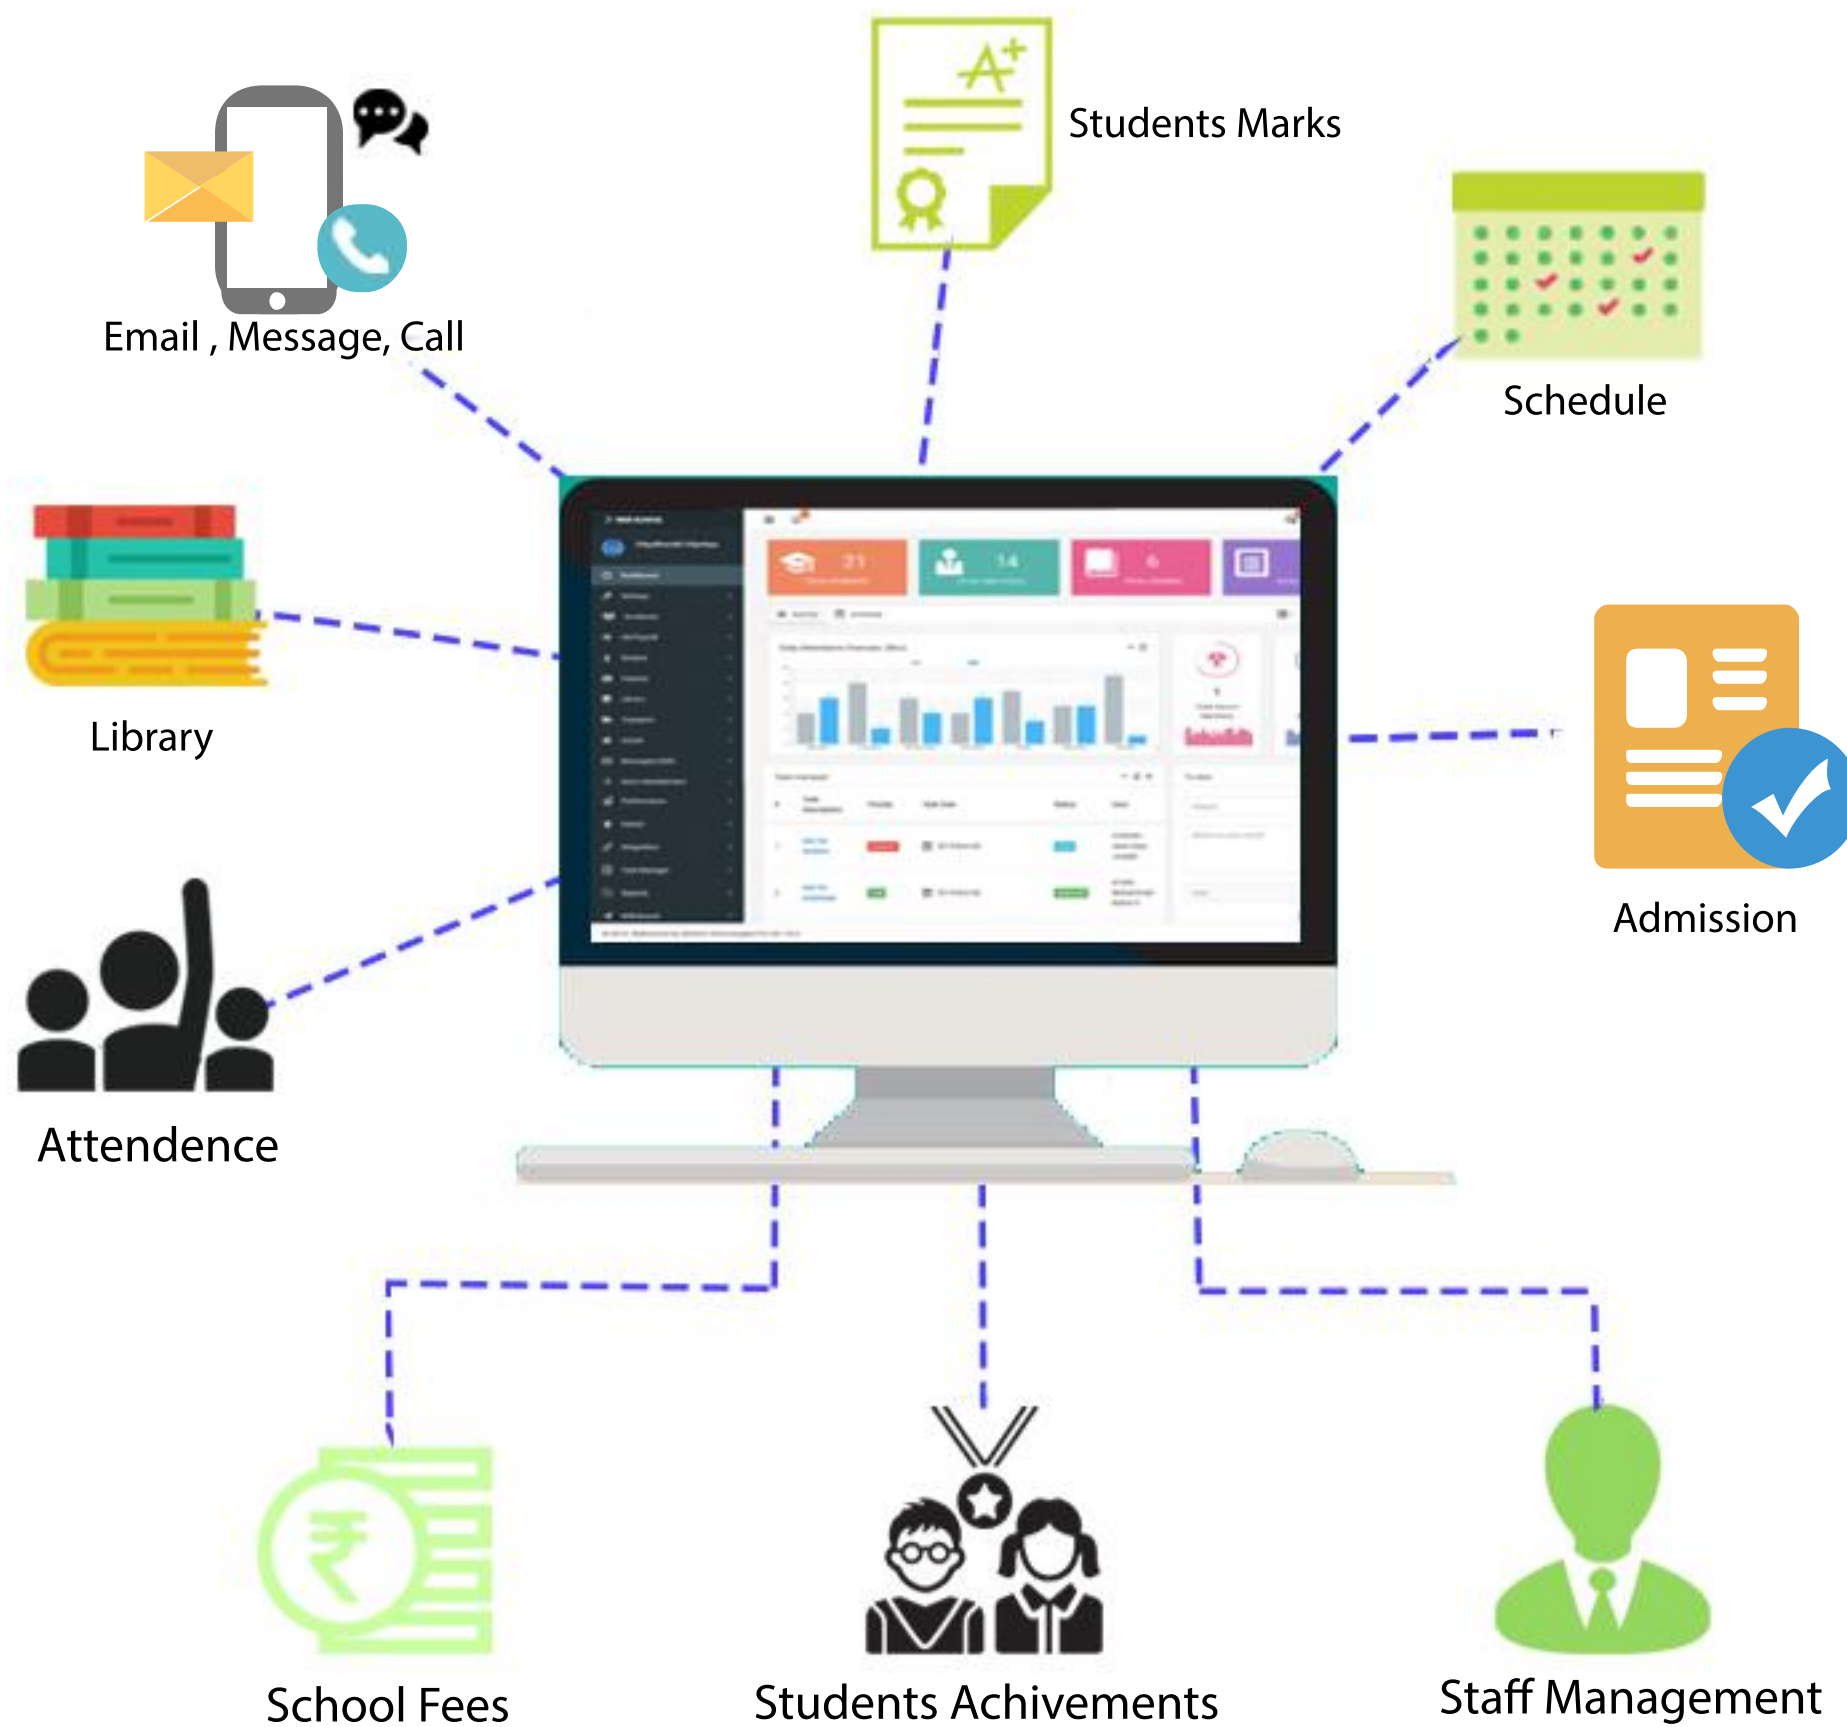

Schoolz

Automate your schools with Cloud ERP for School Management

Schools can manage their administration on a single platform, like admissions, fee collection, academics, assessment, library, parents communication, reports, complete student management, transport, and many more with our cloud based ERP solution, Schoolz.

Our cloud based ERP system would help deploy and implement at a faster pace without the challenges for infrastructure costs and down time. We manage your administration related IT infrastructure while you focus on your learners and educators.

Experience Centre

Coretouch Innovation Centre
608/ 609, Prestige Meridian, Tower 2
29/30, MG Road, Bengaluru
Karnataka - 560 001

Corporate Office

Coretouch Technologies Pvt. Ltd.
355, Balaji Arcade, 1st Floor, 5th Main Road
Sector 6, HSR Layout, Bengaluru
Karnataka - 560 102